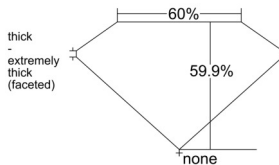

GIA®

FACSIMILE

GIA REPORT 6542437331

Verify this report at GIA.edu

GIA NATURAL DIAMOND DOSSIER®

January 16, 2026
GIA Report Number 6542437331
Shape and Cutting Style ..... Heart Brilliant
Measurements ..... 4.84 x 5.32 x 3.19 mm

GRADING RESULTS

Carat Weight ..... 0.51 carat
Color Grade ..... F
Clarity Grade VS1

ADDITIONAL GRADING INFORMATION

Polish ..... Excellent
Symmetry ..... Very Good
Fluorescence ..... None
Clarity Characteristics ..... Cloud, Feather
Inscription(s): GIA 6542437331

PROPORTIONS

Profile not to actual proportions

GRADING SCALES

GIA COLOR SCALE		GIA CLARITY SCALE			
COLORLESS	D	VERY VERY SLIGHTLY INCLUDED	FLAWLESS		
	E		INTERNALLY FLAWLESS		
	F	VERY SLIGHTLY INCLUDED	VVS₁		
	G		VVS₂		
	H		VS₁		
	NEAR COLORLESS	I	SLIGHTLY INCLUDED	VS₂	
		J		SI₁	
		FAINT	K	INCLUDED	SI₂
			L		I₁
			M		I₂
VERT LIGHT	N	INCLUDED	I₃		
	O				
	P				
	Q				
	R				
LIGHT	S				
	T				
	U				
	V				
	W				
	Z