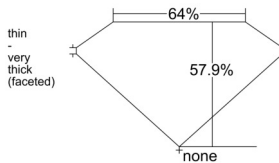

GIA®

FACSIMILE

GIA REPORT 6542418141

Verify this report at GIA.edu

GIA NATURAL DIAMOND DOSSIER®

January 09, 2026
GIA Report Number 6542418141
Shape and Cutting Style ..... Heart Brilliant
Measurements ..... 4.63 x 5.17 x 2.99 mm

GRADING RESULTS

Carat Weight ..... 0.40 carat
Color Grade ..... J
Clarity Grade VS1

ADDITIONAL GRADING INFORMATION

Polish ..... Excellent
Symmetry ..... Very Good
Fluorescence ..... Medium Blue
Clarity Characteristics ..... Crystal, Feather
Inscription(s): GIA 6542418141

PROPORTIONS

Profile not to actual proportions

GRADING SCALES

GIA COLOR SCALE		GIA CLARITY SCALE			
COLORLESS	D	VERY VERY SLIGHTLY INCLUDED	FLAWLESS		
	E		INTERNALLY FLAWLESS		
	F		VVS₁		
	G		VVS₂		
	NEAR COLORLESS	H	VERY SLIGHTLY INCLUDED	VS₁	
		I		VS₂	
		FAINT	J	SLIGHTLY INCLUDED	SI₁
			K		SI₂
	L		I₁		
	M		I₂		
VERT LIGHT	N	INCLUDED	I₃		
	O				
	P				
	Q				
	R				
	S				
LIGHT	T				
	U				
	V				
	W				
	X				
Y					
Z