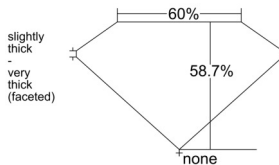

GIA®

FACSIMILE

GIA REPORT 6542408116

Verify this report at GIA.edu

GIA NATURAL DIAMOND DOSSIER®

January 09, 2026
GIA Report Number 6542408116
Shape and Cutting Style ..... Heart Brilliant
Measurements ..... 5.60 x 6.52 x 3.83 mm

GRADING RESULTS

Carat Weight ..... 0.82 carat
Color Grade ..... D
Clarity Grade VS1

ADDITIONAL GRADING INFORMATION

Polish ..... Excellent
Symmetry ..... Excellent
Fluorescence ..... Medium Blue
Clarity Characteristics ..... Crystal
Inscription(s): GIA 6542408116

PROPORTIONS

Profile not to actual proportions

GRADING SCALES

GIA COLOR SCALE		GIA CLARITY SCALE			
COLORLESS	D	VERY SLIGHTLY INCLUDED	FLAWLESS		
	E		INTERNALLY FLAWLESS		
	F	VERY SLIGHTLY INCLUDED	VS₁		
	G		VS₂		
	H		VS₁		
	NEAR COLORLESS	I	VERY SLIGHTLY INCLUDED	VS₂	
		J		SI₁	
		FAINT	K	SLIGHTLY INCLUDED	SI₂
			L		I₁
			M		I₂
VERT LIGHT	N	INCLUDED	I₃		
	O				
	P				
	Q				
	R				
LIGHT	S				
	T				
	U				
	V				
	W				
	Z