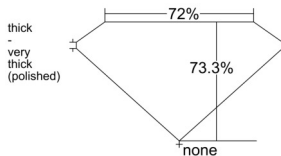

GIA®

FACSIMILE

GIA REPORT 6542407340

Verify this report at gia.edu

GIA NATURAL DIAMOND DOSSIER®

January 08, 2026
GIA Report Number 6542407340
Shape and Cutting Style ..... Square Modified Brilliant
Measurements ..... 4.28 x 4.26 x 3.13 mm

GRADING RESULTS

Carat Weight ..... 0.50 carat
Color Grade ..... F
Clarity Grade VS2

ADDITIONAL GRADING INFORMATION

Polish ..... Very Good
Symmetry ..... Very Good
Fluorescence ..... None
Clarity Characteristics ..... Crystal, Cloud, Feather
Inscription(s): GIA 6542407340

PROPORTIONS

Profile not to actual proportions

GRADING SCALES

GIA COLOR SCALE		GIA CLARITY SCALE			
COLORLESS	D	VERY VERY SLIGHTLY INCLUDED	FLAWLESS		
	E		INTERNALLY FLAWLESS		
	F		VVS₁		
	G		VVS₂		
	NEAR COLORLESS	H	VERY SLIGHTLY INCLUDED	VS₁	
		I		VS₂	
		FAINT	J	SLIGHTLY INCLUDED	I₁
			K		I₂
	L		I₃		
	LIGHT		M	INCLUDED	
N					
O					
P					
Q					
R					
S