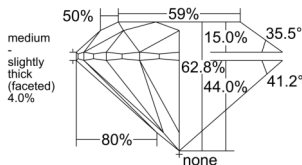

GIA®

FACSIMILE

GIA REPORT 6542385884

Verify this report at GIA.edu

GIA NATURAL DIAMOND DOSSIER®

January 06, 2026
GIA Report Number 6542385884
Shape and Cutting Style ..... Round Brilliant
Measurements ..... 5.45 - 5.49 x 3.44 mm

GRADING RESULTS

Carat Weight ..... 0.64 carat
Color Grade ..... F
Clarity Grade VVS1
Cut Grade ..... Excellent

ADDITIONAL GRADING INFORMATION

Polish ..... Excellent
Symmetry ..... Excellent
Fluorescence ..... None
Clarity Characteristics..... Pinpoint, Feather, Surface Graining
Inscription(s): GIA 6542385884

PROPORTIONS

GRADING SCALES

GIA COLOR SCALE

COLOURESS	D
	E
	F
	G
	H
	I
	J
NEAR COLOURESS	K
	L
FAIN	M
	N
	O
	P
	Q
VERY LIGHT	R
	S
	T
	U
	V
	W
	X
	Y
LIGHT	Z

GIA CLARITY SCALE

	FLAWLESS
	INTERNALLY FLAWLESS
VERY VERY SLIGHTLY INCLUDED	VVS₁
	VVS₂
VERY SLIGHTLY INCLUDED	VS₁
	VS₂
SLIGHTLY INCLUDED	SI₁
	SI₂
	I₁
	I₂
INCLUDED	I₃

GIA CUT SCALE

	EXCELLENT
	VERY GOOD
	GOOD
	FAIR
	POOR