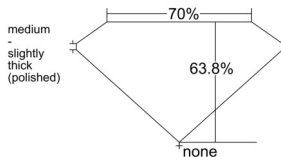

GIA®

FACSIMILE

GIA REPORT 6542329874

Verify this report at GIA.edu

GIA NATURAL DIAMOND DOSSIER®

December 27, 2025
GIA Report Number 6542329874
Shape and Cutting Style ..... Emerald Cut
Measurements ..... 6.56 x 4.63 x 2.96 mm

GRADING RESULTS

Carat Weight ..... 0.83 carat
Color Grade L
Clarity Grade VVS2

ADDITIONAL GRADING INFORMATION

Polish ..... Very Good
Symmetry ..... Excellent
Fluorescence ..... Faint
Clarity Characteristics..... Cloud, Pinpoint, Surface Graining
Inscription(s): GIA 6542329874

PROPORTIONS

Profile not to actual proportions

GRADING SCALES

GIA COLOR SCALE		GIA CLARITY SCALE			
COLORLESS	D	VERY VERY SLIGHTLY INCLUDED	FLAWLESS		
	E		INTERNALLY FLAWLESS		
	F	VERY SLIGHTLY INCLUDED	VVS₁		
	G		VVS₂		
	H		VS₁		
	NEAR COLORLESS	I	SLIGHTLY INCLUDED	VS₂	
		J		SI₁	
		FAINT	K	INCLUDED	SI₂
			L		I₁
			M		I₂
VERT LIGHT	N	LIGHT	I₃		
	O				
	P				
	Q				
	R