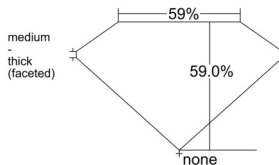

GIA®

FACSIMILE

GIA REPORT 6542300894

Verify this report at GIA.edu

GIA NATURAL DIAMOND DOSSIER®

December 24, 2025
GIA Report Number 6542300894
Shape and Cutting Style ..... Heart Brilliant
Measurements ..... 4.93 x 5.43 x 3.20 mm

GRADING RESULTS

Carat Weight ..... 0.50 carat
Color Grade I
Clarity Grade VVS2

ADDITIONAL GRADING INFORMATION

Polish ..... Excellent
Symmetry ..... Very Good
Fluorescence ..... None
Clarity Characteristics..... Needle, Pinpoint, Feather, Cloud
Inspection(s): GIA 6542300894

PROPORTIONS

Profile not to actual proportions

GRADING SCALES

GIA COLOR SCALE		GIA CLARITY SCALE			
COLORLESS	D	VERY VERY SLIGHTLY INCLUDED	FLAWLESS		
	E		INTERNALLY FLAWLESS		
	F	VERY SLIGHTLY INCLUDED	VVS₁		
	G		VVS₂		
	H		VS₁		
	NEAR COLORLESS	I	SLIGHTLY INCLUDED	VS₂	
		J		SI₁	
		FAINT	K	INCLUDED	SI₂
			L		I₁
			M		I₂
VERT LIGHT	N	INCLUDED	I₃		
	O				
	P				
	Q				
	R				
LIGHT	S				
	T				
	U				
	V				
	W				
X					
Y					
Z