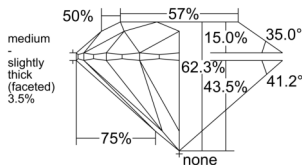

GIA®

FACSIMILE

GIA REPORT 6542268324

Verify this report at GIA.edu

GIA NATURAL DIAMOND DOSSIER®

December 22, 2025
GIA Report Number 6542268324
Shape and Cutting Style ..... Round Brilliant
Measurements ..... 4.78 - 4.81 x 2.99 mm

GRADING RESULTS

Carat Weight ..... 0.42 carat
Color Grade ..... D
Clarity Grade VS1
Cut Grade ..... Excellent

ADDITIONAL GRADING INFORMATION

Polish ..... Excellent
Symmetry ..... Excellent
Fluorescence ..... None
Clarity Characteristics..... Crystal, Cloud, Feather, Pinpoint
Inspection(s): GIA 6542268324

PROPORTIONS

Profile to actual proportions