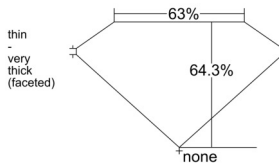

GIA®

FACSIMILE

GIA REPORT 6542245078

Verify this report at GIA.edu

GIA NATURAL DIAMOND DOSSIER®

December 16, 2025
GIA Report Number 6542245078
Shape and Cutting Style ..... Oval Brilliant
Measurements ..... 5.76 x 4.15 x 2.67 mm

GRADING RESULTS

Carat Weight ..... 0.40 carat
Color Grade ..... J
Clarity Grade VS1

ADDITIONAL GRADING INFORMATION

Polish ..... Excellent
Symmetry ..... Very Good
Fluorescence ..... None
Clarity Characteristics..... Cloud, Indented Natural, Pinpoint
Inscription(s): GIA 6542245078

PROPORTIONS

Profile not to actual proportions

GRADING SCALES

GIA COLOR SCALE		GIA CLARITY SCALE				
COLORLESS	D	VERY VERY SLIGHTLY INCLUDED	FLAWLESS			
	E		INTERNALLY FLAWLESS			
	F		VVS₁			
	G					
	NEAR COLORLESS		H	VVS₂		
			I			
	FAINT		J	VERY SLIGHTLY INCLUDED	VS₁	
			K		VS₂	
			L		SLIGHTLY INCLUDED	SI₁
			M	SI₂		
N		INCLUDED	I₁			
O			I₂			
P	I₃					
VERT LIGHT	Q					
	R					
	S					
	T					
LIGHT	U					
	V					
	W					
	X					
	Y					
	Z