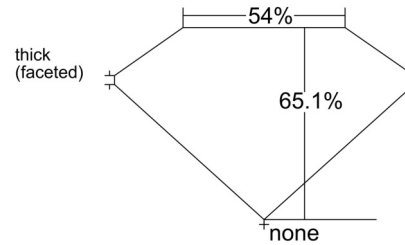

PROPORTIONS

Profile not to actual proportions