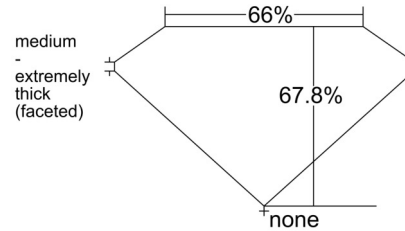

PROPORTIONS

Profile not to actual proportions