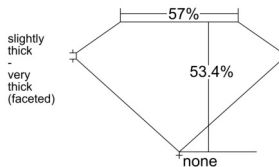

GIA®

FACSIMILE

GIA REPORT 6542045834

Verify this report at GIA.edu

GIA NATURAL DIAMOND DOSSIER®

November 21, 2025
GIA Report Number **6542045834**
Shape and Cutting Style ..... **Heart Brilliant**
Measurements ..... **4.37 x 5.12 x 2.74 mm**

GRADING RESULTS

Carat Weight ..... **0.37 carat**
Color Grade ..... **D**
Clarity Grade **VVS1**

ADDITIONAL GRADING INFORMATION

Polish ..... **Excellent**
Symmetry ..... **Very Good**
Fluorescence ..... **None**
Clarity Characteristics ..... **Feather**
Inscription(s): **GIA 6542045834**

PROPORTIONS

Profile not to actual proportions

GRADING SCALES

GIA COLOR SCALE		GIA CLARITY SCALE			
COLORLESS	D	VERY VERY SLIGHTLY INCLUDED	FLAWLESS		
	E		INTERNALLY FLAWLESS		
	F	VERY SLIGHTLY INCLUDED	VVS₁		
	G		VVS₂		
	H		VS₁		
	NEAR COLORLESS	I	SLIGHTLY INCLUDED	VS₂	
		J		SI₁	
		FAINT	K	INCLUDED	SI₂
			L		I₁
			M		I₂
N			I₃		
VERTICALLY LIGHT	O				
	P				
	Q				
	R				
	LIGHT	S			
		T			
U					
V					
	W				
	X				
	Y				
	Z