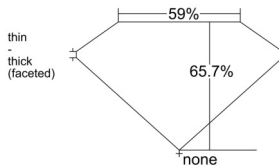

GIA®

FACSIMILE

GIA REPORT 6542042908

Verify this report at GIA.edu

GIA NATURAL DIAMOND DOSSIER®

November 20, 2025
GIA Report Number 6542042908
Shape and Cutting Style ..... Pear Brilliant
Measurements ..... 7.70 x 4.95 x 3.25 mm

GRADING RESULTS

Carat Weight ..... 0.73 carat
Color Grade ..... G
Clarity Grade S11

ADDITIONAL GRADING INFORMATION

Polish ..... Good
Symmetry ..... Good
Fluorescence ..... None
Clarity Characteristics ..... Crystal, Cloud, Feather
Inscription(s): GIA 6542042908

PROPORTIONS

Profile not to actual proportions

GRADING SCALES

GIA COLOR SCALE		GIA CLARITY SCALE			
COLORLESS	D	VERY VERY SLIGHTLY INCLUDED	FLAWLESS		
	E		INTERNALLY FLAWLESS		
	F	VERY SLIGHTLY INCLUDED	VVS₁		
	G		VVS₂		
	H		VS₁		
	NEAR COLORLESS	I	SLIGHTLY INCLUDED	VS₂	
		J		S1₁	
		FAINT	K	INCLUDED	S1₂
			L		I₁
			M		I₂
VERT LIGHT	N	LIGHT	I₃		
	O				
	P				
	Q				
	R