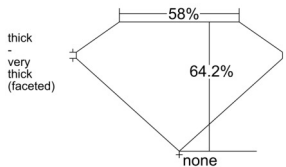

GIA®

FACSIMILE

GIA REPORT 6542039374

Verify this report at GIA.edu

GIA NATURAL DIAMOND DOSSIER®

November 19, 2025
GIA Report Number 6542039374
Shape and Cutting Style ..... Oval Brilliant
Measurements ..... 6.38 x 4.58 x 2.94 mm

GRADING RESULTS

Carat Weight ..... 0.56 carat
Color Grade ..... G
Clarity Grade VS2

ADDITIONAL GRADING INFORMATION

Polish ..... Excellent
Symmetry ..... Excellent
Fluorescence ..... None
Clarity Characteristics ..... Feather
Inscription(s): GIA 6542039374

PROPORTIONS

Profile not to actual proportions

GRADING SCALES

GIA COLOR SCALE		GIA CLARITY SCALE	
COLORLESS	D	VERY VERY SLIGHTLY INCLUDED	FLAWLESS
	E		INTERNALLY FLAWLESS
	F		VVS₁
	G		VVS₂
	H		VS₁
	I		VS₂
	J		SI₁
	K		SI₂
	L		I₁
	M		I₂
NEAR COLORLESS	N	SLIGHTLY INCLUDED	I₃
	O		
	P		
	Q		
FAINT	R		
	S		
	T		
	U		
VERT LIGHT	V		
	W		
	X		
	Y		
LIGHT	Z