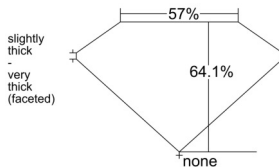

GIA®

FACSIMILE

GIA REPORT 6542037542

Verify this report at GIA.edu

GIA NATURAL DIAMOND DOSSIER®

November 21, 2025
GIA Report Number 6542037542
Shape and Cutting Style ..... Oval Brilliant
Measurements ..... 6.88 x 4.41 x 2.83 mm

GRADING RESULTS

Carat Weight ..... 0.55 carat
Color Grade ..... G
Clarity Grade VVS2

ADDITIONAL GRADING INFORMATION

Polish ..... Excellent
Symmetry ..... Excellent
Fluorescence ..... None
Clarity Characteristics ..... Feather, Pinpoint
Inscription(s): GIA 6542037542

PROPORTIONS

Profile not to actual proportions

GRADING SCALES

GIA COLOR SCALE		GIA CLARITY SCALE			
COLORLESS	D	VERY VERY SLIGHTLY INCLUDED	FLAWLESS		
	E		INTERNALLY FLAWLESS		
	F	VERY SLIGHTLY INCLUDED	VVS₁		
	G		VVS₂		
	H		VS₁		
	NEAR COLORLESS	I	SLIGHTLY INCLUDED	VS₂	
		J		SI₁	
		FAINT	K	INCLUDED	SI₂
			L		I₁
			M		I₂
VERT LIGHT			N	INCLUDED	I₃
			O		
			P		
	Q				
LIGHT	R				
	S				
	T				
	U				
	V				
	Z