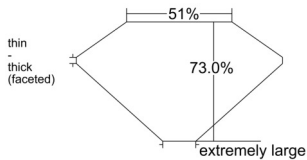

GIA®

FACSIMILE

GIA REPORT 6542019728

Verify this report at GIA.edu

GIA NATURAL DIAMOND DOSSIER®

November 17, 2025
GIA Report Number 6542019728
Shape and Cutting Style ..... Old Mine Brilliant
Measurements ..... 6.32 x 4.67 x 3.41 mm

GRADING RESULTS

Carat Weight ..... 0.81 carat
Color Grade ..... F
Clarity Grade VS1

ADDITIONAL GRADING INFORMATION

Polish ..... Excellent
Symmetry ..... Very Good
Fluorescence ..... Strong Blue
Clarity Characteristics ..... Crystal, Pinpoint
Inscription(s): GIA 6542019728

PROPORTIONS

Profile not to actual proportions

GRADING SCALES

GIA COLOR SCALE		GIA CLARITY SCALE			
COLORLESS	D	VERY VERY SLIGHTLY INCLUDED	FLAWLESS		
	E		INTERNALLY FLAWLESS		
	F	VERY SLIGHTLY INCLUDED	VS₁		
	G		VS₂		
	H		VS₁		
	NEAR COLORLESS	I	SLIGHTLY INCLUDED	VS₂	
		J		SI₁	
		FAINT	K	INCLUDED	SI₂
			L		I₁
			M		I₂
VERT LIGHT	N	LIGHT	I₃		
	O				
	P				
	Q				
	R				
	S				
LIGHT	T				
	U				
	V				
	W				
	X				
Y					
Z