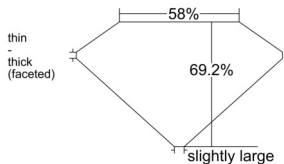

GIA®

FACSIMILE

GIA REPORT 6541788331

Verify this report at GIA.edu

GIA NATURAL DIAMOND DOSSIER®

March 11, 2026
GIA Report Number 6541788331
Shape and Cutting Style ..... Old Mine Brilliant
Measurements ..... 6.72 x 4.73 x 3.27 mm

GRADING RESULTS

Carat Weight ..... 0.90 carat
Color Grade ..... F
Clarity Grade VS1

ADDITIONAL GRADING INFORMATION

Polish ..... Excellent
Symmetry ..... Excellent
Fluorescence ..... Medium Blue
Clarity Characteristics..... Crystal, Pinpoint, Indented Natural
Inscription(s): GIA 6541788331

PROPORTIONS

Profile not to actual proportions

GRADING SCALES

GIA COLOR SCALE		GIA CLARITY SCALE			
COLORLESS	D	VERY VERY SLIGHTLY INCLUDED	FLAWLESS		
	E		INTERNALLY FLAWLESS		
	F	VERY SLIGHTLY INCLUDED	VVS₁		
	G		VVS₂		
	H		VS₁		
	NEAR COLORLESS	I	SLIGHTLY INCLUDED	VS₂	
		J		SI₁	
		FAINT	K	INCLUDED	SI₂
			L		I₁
			M		I₂
VERT LIGHT	N	LIGHT	I₃		
	O				
	P				
	Q				
	R