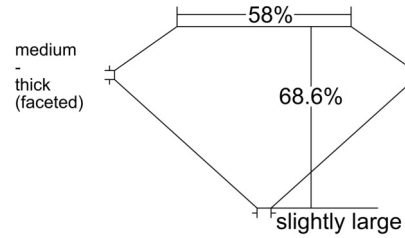

GIA NATURAL DIAMOND GRADING REPORT

March 12, 2026
 GIA Report Number 6541774294
 Shape and Cutting Style Old Mine Brilliant
 Measurements 8.23 x 5.89 x 4.04 mm

GRADING RESULTS

Carat Weight 1.72 carat
 Color Grade L
 Clarity Grade VS1

ADDITIONAL GRADING INFORMATION

Polish Excellent
 Symmetry Excellent
 Fluorescence Faint
 Inscription(s): GIA 6541774294

PROPORTIONS

Profile not to actual proportions

CLARITY CHARACTERISTICS

KEY TO SYMBOLS*

-  Cloud
-  Pinpoint

* Red symbols denote internal characteristics (inclusions). Green or black symbols denote external characteristics (blemishes). Diagram is an approximate representation of the diamond, and symbols shown indicate type, position, and approximate size of clarity characteristics. All clarity characteristics may not be shown. Details of finish are not shown.