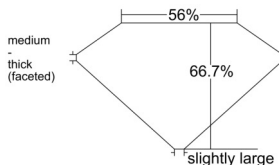

GIA®

FACSIMILE

GIA REPORT 6541583956

Verify this report at GIA.edu

GIA NATURAL DIAMOND DOSSIER®

February 05, 2026

GIA Report Number **6541583956**

Shape and Cutting Style ..... **Old Mine Brilliant**

Measurements ..... **6.93 x 4.92 x 3.28 mm**

GRADING RESULTS

Carat Weight ..... **0.96 carat**

Color Grade ..... **G**

Clarity Grade **VVS2**

ADDITIONAL GRADING INFORMATION

Polish ..... **Excellent**

Symmetry ..... **Excellent**

Fluorescence ..... **Faint**

Clarity Characteristics..... **Needle, Pinpoint, Feather**

Inscription(s): **GIA 6541583956**

PROPORTIONS

Profile not to actual proportions

GRADING SCALES

GIA COLOR SCALE		GIA CLARITY SCALE			
COLORLESS	D	VERY VERY SLIGHTLY INCLUDED	FLAWLESS		
	E		INTERNALLY FLAWLESS		
	F		VVS₁		
	G		VVS₂		
	NEAR COLORLESS	H	VERY SLIGHTLY INCLUDED	VS₁	
		I		VS₂	
		FAINT	J	SLIGHTLY INCLUDED	S₁
			K		S₂
	L		I₁		
	VERT LIGHT		M	INCLUDED	I₂
N			I₃		
O					
LIGHT		P			
		Q			
		R			
	S				
	T				
	Z