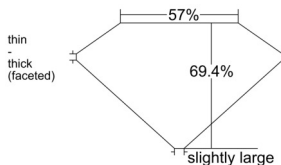

GIA®

FACSIMILE

GIA REPORT 6541566816

Verify this report at GIA.edu

GIA NATURAL DIAMOND DOSSIER®

February 05, 2026
GIA Report Number 6541566816
Shape and Cutting Style ..... Old Mine Brilliant
Measurements ..... 6.67 x 4.82 x 3.34 mm

GRADING RESULTS

Carat Weight ..... 0.90 carat
Color Grade I
Clarity Grade SI1

ADDITIONAL GRADING INFORMATION

Polish ..... Excellent
Symmetry ..... Excellent
Fluorescence ..... None
Clarity Characteristics ..... Cloud
Inscription(s): GIA 6541566816

PROPORTIONS

Profile not to actual proportions

GRADING SCALES

GIA COLOR SCALE		GIA CLARITY SCALE			
COLORLESS	D	VERY VERY SLIGHTLY INCLUDED	FLAWLESS		
	E		INTERNALLY FLAWLESS		
	F	VERY SLIGHTLY INCLUDED	VVS₁		
	G		VVS₂		
	H		VS₁		
	NEAR COLORLESS	I	SLIGHTLY INCLUDED	VS₂	
		J		SI₁	
		FAINT	K	INCLUDED	SI₂
			L		I₁
			M		I₂
VERT LIGHT	N	LIGHT	I₃		
	O				
	P				
	Q				
	R				
	S				
	T