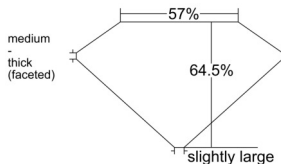

GIA®

FACSIMILE

GIA REPORT 6541535325

Verify this report at GIA.edu

GIA NATURAL DIAMOND DOSSIER®

January 31, 2026
GIA Report Number 6541535325
Shape and Cutting Style ..... Old Mine Brilliant
Measurements ..... 6.70 x 4.63 x 2.99 mm

GRADING RESULTS

Carat Weight ..... 0.77 carat
Color Grade I
Clarity Grade VS1

ADDITIONAL GRADING INFORMATION

Polish ..... Excellent
Symmetry ..... Very Good
Fluorescence ..... Faint
Clarity Characteristics ..... Crystal, Pinpoint
Inscription(s): GIA 6541535325

PROPORTIONS

Profile not to actual proportions

GRADING SCALES

GIA COLOR SCALE		GIA CLARITY SCALE			
COLORLESS	D	VERY VERY SLIGHTLY INCLUDED	FLAWLESS		
	E		INTERNALLY FLAWLESS		
	F	VERY SLIGHTLY INCLUDED	VS₁		
	G		VS₂		
	H		VS₁		
	NEAR COLORLESS	I	SLIGHTLY INCLUDED	VS₂	
		J		SI₁	
		FAINT	K	INCLUDED	SI₂
			L		I₁
			M		I₂
VERT LIGHT	N	LIGHT	I₃		
	O				
	P				
	Q				
	R