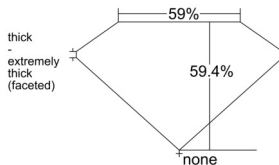

GIA®

FACSIMILE

GIA REPORT 6541459278

Verify this report at GIA.edu

GIA NATURAL DIAMOND DOSSIER®

January 16, 2026
GIA Report Number 6541459278
Shape and Cutting Style ..... Heart Brilliant
Measurements ..... 5.29 x 6.01 x 3.57 mm

GRADING RESULTS

Carat Weight ..... 0.70 carat
Color Grade I
Clarity Grade VVS2

ADDITIONAL GRADING INFORMATION

Polish ..... Excellent
Symmetry ..... Excellent
Fluorescence ..... None
Clarity Characteristics ..... Pinpoint, Feather
Inscription(s): GIA 6541459278

PROPORTIONS

Profile not to actual proportions

GRADING SCALES

GIA COLOR SCALE		GIA CLARITY SCALE	
COLORLESS	D	VERY VERY SLIGHTLY INCLUDED	FLAWLESS
	E		INTERNALLY FLAWLESS
	F		VVS₁
	G		VVS₂
	H		VS₁
	I		VS₂
	J		SI₁
	K		SI₂
	L		I₁
	M		I₂
NEAR COLORLESS	N	SLIGHTLY INCLUDED	I₃
	O		
	P		
	Q		
FAINT	R		
	S		
	T		
	U		
VERT LIGHT	V		
	W		
	X		
	Y		
LIGHT	Z