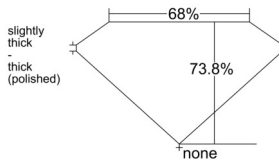

GIA®

FACSIMILE

GIA REPORT 6541422648

Verify this report at GIA.edu

GIA NATURAL DIAMOND DOSSIER®

January 12, 2026
GIA Report Number 6541422648
Shape and Cutting Style ..... Square Modified Brilliant
Measurements ..... 4.91 x 4.90 x 3.62 mm

GRADING RESULTS

Carat Weight ..... 0.71 carat
Color Grade ..... K
Clarity Grade VS1

ADDITIONAL GRADING INFORMATION

Polish ..... Very Good
Symmetry ..... Very Good
Fluorescence ..... Faint
Clarity Characteristics ..... Crystal, Cavity
Inscription(s): GIA 6541422648

PROPORTIONS

Profile not to actual proportions

GRADING SCALES

GIA COLOR SCALE		GIA CLARITY SCALE		
NEAR COLORLESS	D	VERY VERY SLIGHTLY INCLUDED	FLAWLESS	
	E		INTERNALLY FLAWLESS	
	F	VERY SLIGHTLY INCLUDED	VVS₁	
	G		VVS₂	
	H		VS₁	
	FAINT	I	SLIGHTLY INCLUDED	VS₂
		J		SI₁
		K	INCLUDED	SI₂
		L		I₁
		M		I₂
N		I₃		
LIGHT	O			
	P			
	Q			
	R			
	S			
	T			
	U			
	V			
W				
X				
Y				
Z