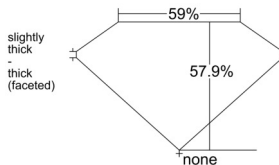

GIA®

FACSIMILE

GIA REPORT 6541304605

Verify this report at GIA.edu

GIA NATURAL DIAMOND DOSSIER®

December 26, 2025
GIA Report Number 6541304605
Shape and Cutting Style ..... Marquise Brilliant
Measurements ..... 10.43 x 4.54 x 2.63 mm

GRADING RESULTS

Carat Weight ..... 0.70 carat
Color Grade I
Clarity Grade VS1

ADDITIONAL GRADING INFORMATION

Polish ..... Very Good
Symmetry ..... Good
Fluorescence ..... None
Clarity Characteristics ..... Feather
Inscription(s): GIA 6541304605

PROPORTIONS

Profile not to actual proportions

GRADING SCALES

GIA COLOR SCALE		GIA CLARITY SCALE			
COLORLESS	D	VERY VERY SLIGHTLY INCLUDED	FLAWLESS		
	E		INTERNALLY FLAWLESS		
	F	VERY SLIGHTLY INCLUDED	VS₁		
	G		VS₂		
	H		VS₁		
	NEAR COLORLESS	I	SLIGHTLY INCLUDED	VS₂	
		J		SI₁	
		FAINT	K	INCLUDED	SI₂
			L		I₁
			M		I₂
VERT LIGHT	N	LIGHT	I₃		
	O				
	P				
	Q				
	R