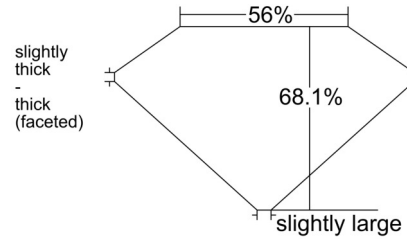

GIA NATURAL DIAMOND GRADING REPORT

December 29, 2025
 GIA Report Number 6541285763
 Shape and Cutting Style Old Mine Brilliant
 Measurements 8.14 x 5.68 x 3.86 mm

GRADING RESULTS

Carat Weight 1.51 carat
 Color Grade N
 Clarity Grade SI1

ADDITIONAL GRADING INFORMATION

Polish Excellent
 Symmetry Very Good
 Fluorescence Faint
 Inscription(s): GIA 6541285763
Comments: Clouds are not shown.

PROPORTIONS

Profile not to actual proportions

CLARITY CHARACTERISTICS

KEY TO SYMBOLS*

-  Feather
-  Crystal
-  Needle

* Red symbols denote internal characteristics (inclusions). Green or black symbols denote external characteristics (blemishes). Diagram is an approximate representation of the diamond, and symbols shown indicate type, position, and approximate size of clarity characteristics. All clarity characteristics may not be shown. Details of finish are not shown.