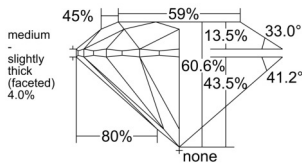

GIA®

FACSIMILE

GIA REPORT 6541225795

Verify this report at GIA.edu

GIA NATURAL DIAMOND DOSSIER®

December 12, 2025
GIA Report Number 6541225795
Shape and Cutting Style ..... Round Brilliant
Measurements ..... 4.34 - 4.36 x 2.64 mm

GRADING RESULTS

Carat Weight ..... 0.30 carat
Color Grade ..... F
Clarity Grade VVS1
Cut Grade ..... Excellent

ADDITIONAL GRADING INFORMATION

Polish ..... Excellent
Symmetry ..... Excellent
Fluorescence ..... None
Clarity Characteristics ..... Pinpoint, Cloud
Inscription(s): GIA 6541225795

PROPORTIONS

Profile to actual proportions