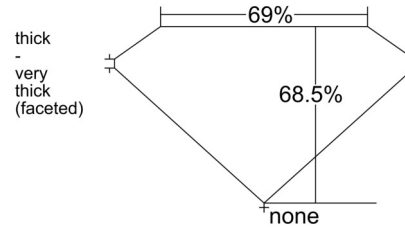

PROPORTIONS

Profile not to actual proportions