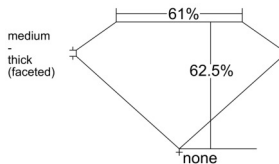

GIA®

FACSIMILE

GIA REPORT 6541111876

Verify this report at GIA.edu

GIA NATURAL DIAMOND DOSSIER®

November 27, 2025
GIA Report Number 6541111876
Shape and Cutting Style ..... Oval Brilliant
Measurements ..... 7.14 x 4.99 x 3.12 mm

GRADING RESULTS

Carat Weight ..... 0.70 carat
Color Grade I
Clarity Grade VS1

ADDITIONAL GRADING INFORMATION

Polish ..... Excellent
Symmetry ..... Very Good
Fluorescence ..... Faint
Clarity Characteristics ..... Crystal, Pinpoint
Inscription(s): GIA 6541111876

PROPORTIONS

Profile not to actual proportions

GRADING SCALES

GIA COLOR SCALE		GIA CLARITY SCALE	
COLORLESS	D	VERY VERY SLIGHTLY INCLUDED	FLAWLESS
	E		INTERNALLY FLAWLESS
	F		VVS₁
	G		VVS₂
	H		VS₁
	I		VS₂
	J		SI₁
	K		SI₂
	L		I₁
	M		I₂
NEAR COLORLESS	N	SLIGHTLY INCLUDED	I₃
	O		
	P		
	Q		
FAINT	R	INCLUDED	
	S		
	T		
	U		
VERT LIGHT	V	INCLUDED	
	W		
	X		
	Y		
LIGHT	Z