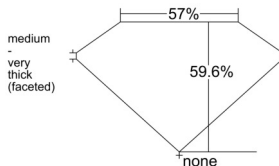

GIA®

FACSIMILE

GIA REPORT 6541100491

Verify this report at GIA.edu

GIA NATURAL DIAMOND DOSSIER®

November 27, 2025
GIA Report Number 6541100491
Shape and Cutting Style ..... Pear Brilliant
Measurements ..... 6.79 x 4.33 x 2.58 mm

GRADING RESULTS

Carat Weight ..... 0.46 carat
Color Grade ..... E
Clarity Grade VS1

ADDITIONAL GRADING INFORMATION

Polish ..... Excellent
Symmetry ..... Very Good
Fluorescence ..... Faint
Clarity Characteristics..... Crystal, Feather, Needle, Pinpoint
Inscription(s): GIA 6541100491

PROPORTIONS

Profile not to actual proportions

GRADING SCALES

GIA COLOR SCALE		GIA CLARITY SCALE			
COLORLESS	D	VERY VERY SLIGHTLY INCLUDED	FLAWLESS		
	E		INTERNALLY FLAWLESS		
	F	VERY SLIGHTLY INCLUDED	VS₁		
	G		VS₂		
	H		VS₁		
	NEAR COLORLESS	I	SLIGHTLY INCLUDED	VS₂	
		J		SI₁	
		FAINT	K	INCLUDED	SI₂
			L		I₁
			M		I₂
VERTILIGHT	N	LIGHT	I₃		
	O				
	P				
	Q				
	R