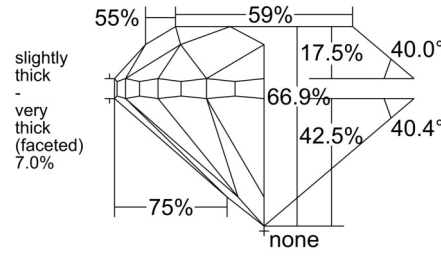

GIA NATURAL DIAMOND GRADING REPORT

December 05, 2025
 GIA Report Number 6541061226
 Shape and Cutting Style Round Brilliant
 Measurements 5.99 - 6.10 x 4.05 mm

GRADING RESULTS

Carat Weight 1.00 carat
 Color Grade J
 Clarity Grade VS1
 Cut Grade Good

ADDITIONAL GRADING INFORMATION

Polish Excellent
 Symmetry Good
 Fluorescence None
 Inscription(s): GIA 6541061226

PROPORTIONS

Profile to actual proportions

CLARITY CHARACTERISTICS

KEY TO SYMBOLS*

- Feather
- Cloud
- Natural

* Red symbols denote internal characteristics (inclusions). Green or black symbols denote external characteristics (blemishes). Diagram is an approximate representation of the diamond, and symbols shown indicate type, position, and approximate size of clarity characteristics. All clarity characteristics may not be shown. Details of finish are not shown.