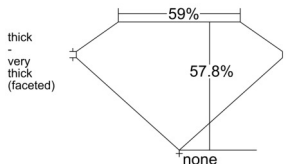

GIA®

FACSIMILE

GIA REPORT 6541044606

Verify this report at GIA.edu

GIA NATURAL DIAMOND DOSSIER®

November 19, 2025
GIA Report Number **6541044606**
Shape and Cutting Style ..... **Heart Brilliant**
Measurements ..... **4.18 x 5.22 x 3.01 mm**

GRADING RESULTS

Carat Weight ..... **0.40 carat**
Color Grade ..... **F**
Clarity Grade **VS2**

ADDITIONAL GRADING INFORMATION

Polish ..... **Very Good**
Symmetry ..... **Excellent**
Fluorescence ..... **None**
Clarity Characteristics..... **Feather, Cloud**
Inscription(s): **GIA 6541044606**

PROPORTIONS

Profile not to actual proportions

GRADING SCALES

GIA COLOR SCALE		GIA CLARITY SCALE			
COLORLESS	D	VERY VERY SLIGHTLY INCLUDED	FLAWLESS		
	E		INTERNALLY FLAWLESS		
	F	VERY SLIGHTLY INCLUDED	VVS₁		
	G		VVS₂		
	H		VS₁		
	NEAR COLORLESS	I	SLIGHTLY INCLUDED	VS₂	
		J		SI₁	
		FAINT	K	INCLUDED	SI₂
			L		I₁
			M		I₂
VERTICALLY LIGHT	N	INCLUDED	I₃		
	O				
	P				
	Q				
	R				
LIGHT	S				
	T				
	U				
	V				
	W				
	X				
	Y				
	Z