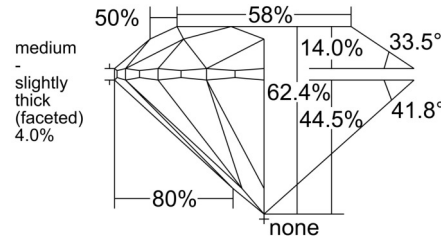

GIA NATURAL DIAMOND GRADING REPORT

November 12, 2025
 GIA Report Number 6535979813
 Shape and Cutting Style Round Brilliant
 Measurements 6.39 - 6.44 x 4.00 mm

GRADING RESULTS

Carat Weight 1.01 carat
 Color Grade F
 Clarity Grade VS2
 Cut Grade Excellent

ADDITIONAL GRADING INFORMATION

Polish Excellent
 Symmetry Excellent
 Fluorescence None
 Inscription(s): GIA 6535979813
 Comments: Pinpoints are not shown.

PROPORTIONS

Profile to actual proportions

CLARITY CHARACTERISTICS

KEY TO SYMBOLS*

- Cloud
- Feather
- Needle

* Red symbols denote internal characteristics (inclusions). Green or black symbols denote external characteristics (blemishes). Diagram is an approximate representation of the diamond, and symbols shown indicate type, position, and approximate size of clarity characteristics. All clarity characteristics may not be shown. Details of finish are not shown.