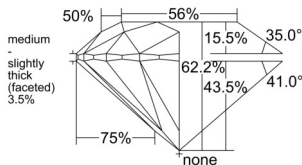

GIA®

FACSIMILE

GIA REPORT 6535955437

Verify this report at GIA.edu

GIA NATURAL DIAMOND DOSSIER®

November 10, 2025
GIA Report Number 6535955437
Shape and Cutting Style ..... Round Brilliant
Measurements ..... 4.66 - 4.69 x 2.91 mm

GRADING RESULTS

Carat Weight ..... 0.39 carat
Color Grade ..... D
Clarity Grade SI2
Cut Grade ..... Excellent

ADDITIONAL GRADING INFORMATION

Polish ..... Excellent
Symmetry ..... Excellent
Fluorescence ..... None
Clarity Characteristics ..... Feather
Inscription(s): GIA 6535955437

PROPORTIONS

GRADING SCALES

GIA COLOR SCALE	GIA CLARITY SCALE	GIA CUT SCALE	
D	FLAWLESS	EXCELLENT	
E	INTERNALLY FLAWLESS		
F		VVS₁	VERY GOOD
G	VVS₂		
H	VS₁	GOOD	
I	VS₂		
J	SI₁	FAIR	
K	SI₂		
L	I₁	POOR	
M	I₂		
N	I₃		
O			
P			
Q			
R			
S			
T			
U			
V			
W			
X			
Y			
Z