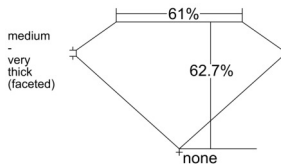

GIA®

FACSIMILE

GIA REPORT 6535953831

Verify this report at GIA.edu

GIA NATURAL DIAMOND DOSSIER®

November 11, 2025
GIA Report Number 6535953831
Shape and Cutting Style ..... Oval Brilliant
Measurements ..... 5.76 x 4.11 x 2.58 mm

GRADING RESULTS

Carat Weight ..... 0.40 carat
Color Grade ..... J
Clarity Grade VS2

ADDITIONAL GRADING INFORMATION

Polish ..... Excellent
Symmetry ..... Very Good
Fluorescence ..... None
Clarity Characteristics ..... Cloud, Crystal, Feather
Inscription(s): GIA 6535953831

PROPORTIONS

Profile not to actual proportions

GRADING SCALES

GIA COLOR SCALE		GIA CLARITY SCALE			
COLORLESS	D	VERY VERY SLIGHTLY INCLUDED	FLAWLESS		
	E		INTERNALLY FLAWLESS		
	F	VERY SLIGHTLY INCLUDED	VVS₁		
	G		VVS₂		
	H		VS₁		
	NEAR COLORLESS	I	SLIGHTLY INCLUDED	VS₂	
		J		SI₁	
		FAINT	K	INCLUDED	SI₂
			L		I₁
			M		I₂
VERT LIGHT	N	LIGHT	I₃		
	O				
	P				
	Q				
	R