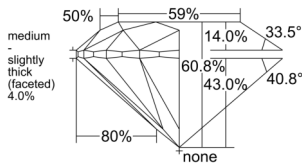

GIA®

FACSIMILE

GIA REPORT 6535897113

Verify this report at GIA.edu

GIA NATURAL DIAMOND DOSSIER®

November 08, 2025
GIA Report Number 6535897113
Shape and Cutting Style ..... Round Brilliant
Measurements ..... 4.74 - 4.75 x 2.89 mm

GRADING RESULTS

Carat Weight ..... 0.40 carat
Color Grade ..... K
Clarity Grade VS1
Cut Grade ..... Excellent

ADDITIONAL GRADING INFORMATION

Polish ..... Excellent
Symmetry ..... Excellent
Fluorescence ..... None
Clarity Characteristics ..... Feather, Pinpoint
Inscription(s): GIA 6535897113

PROPORTIONS

Profile to actual proportions

GRADING SCALES

GIA COLOR SCALE	GIA CLARITY SCALE	GIA CUT SCALE
COLOURLESS	FLAWLESS	EXCELLENT
D	INTERNALLY FLAWLESS	
E	VVS₁	VERY GOOD
F		
G	VVS₂	
H	VS₁	GOOD
I		
J	VS₂	
K	SI₁	FAIR
L		
M	SI₂	
N	I₁	POOR
O		
P	I₂	
Q	I₃	
R		
S		
T		
U		
V		
W		
X		
Y		
Z