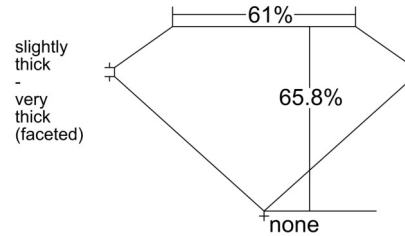

GIA NATURAL DIAMOND GRADING REPORT

November 03, 2025
 GIA Report Number 6535843352
 Shape and Cutting Style Marquise Brilliant
 Measurements 10.97 x 5.85 x 3.85 mm

GRADING RESULTS

Carat Weight 1.50 carat
 Color Grade D
 Clarity Grade SI1

ADDITIONAL GRADING INFORMATION

Polish Excellent
 Symmetry Excellent
 Fluorescence None
 Inscription(s): GIA 6535843352
 Comments: Pinpoints are not shown.

PROPORTIONS

Profile not to actual proportions

CLARITY CHARACTERISTICS

KEY TO SYMBOLS*

- Feather
- Crystal
- Indented Natural
- Needle

* Red symbols denote internal characteristics (inclusions). Green or black symbols denote external characteristics (blemishes). Diagram is an approximate representation of the diamond, and symbols shown indicate type, position, and approximate size of clarity characteristics. All clarity characteristics may not be shown. Details of finish are not shown.