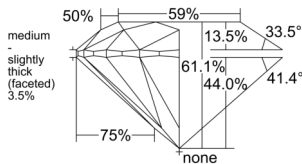

GIA®

FACSIMILE

GIA REPORT 6535773681

Verify this report at GIA.edu

GIA NATURAL DIAMOND DOSSIER®

October 17, 2025
GIA Report Number 6535773681
Shape and Cutting Style ..... Round Brilliant
Measurements ..... 5.10 - 5.13 x 3.12 mm

GRADING RESULTS

Carat Weight ..... 0.50 carat
Color Grade ..... E
Clarity Grade VVS2
Cut Grade ..... Excellent

ADDITIONAL GRADING INFORMATION

Polish ..... Excellent
Symmetry ..... Excellent
Fluorescence ..... None
Clarity Characteristics ..... Feather, Pinpoint
Inscription(s): GIA 6535773681

PROPORTIONS

Profile to actual proportions

GRADING SCALES

GIA COLOR SCALE	GIA CLARITY SCALE	GIA CUT SCALE	
D	FLAWLESS	EXCELLENT	
E	INTERNALLY FLAWLESS		
F		VVS₁	VERY GOOD
G	VVS₂		
H	VS₁	GOOD	
I	VS₂		
J	SI₁	FAIR	
K	SI₂		
L	I₁	POOR	
M			
N			
O	I₂		
P			
Q			
R	I₃		
S			
T			
U			
V			
W			
X			
Y			
Z