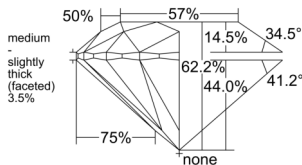

GIA®

FACSIMILE

GIA REPORT 6535720559

Verify this report at GIA.edu

GIA NATURAL DIAMOND DOSSIER®

February 19, 2026
GIA Report Number 6535720559
Shape and Cutting Style ..... Round Brilliant
Measurements ..... 5.26 - 5.30 x 3.29 mm

GRADING RESULTS

Carat Weight ..... 0.56 carat
Color Grade ..... D
Clarity Grade ..... Flawless
Cut Grade ..... Excellent

ADDITIONAL GRADING INFORMATION

Polish ..... Excellent
Symmetry ..... Excellent
Fluorescence ..... None
Clarity Characteristics ..... None
Inscription(s): GIA 6535720559

PROPORTIONS

Profile to actual proportions

GRADING SCALES

GIA COLOR SCALE	GIA CLARITY SCALE	GIA CUT SCALE	
D	FLAWLESS	EXCELLENT	
E	INTERNALLY FLAWLESS		
F		VVS₁	VERY GOOD
G	VVS₂		
H	VS₁	GOOD	
I	VS₂		
J	SI₁	FAIR	
K	SI₂		
L	I₁	POOR	
M	I₂		
N	I₃		
O			
P			
Q			
R			
S			
T			
U			
V			
W			
X			
Y			
Z