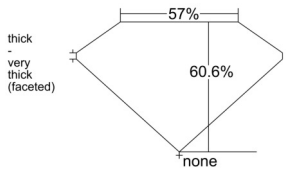

GIA®

FACSIMILE

GIA REPORT 6535715659

Verify this report at GIA.edu

GIA NATURAL DIAMOND DOSSIER®

October 13, 2025
GIA Report Number 6535715659
Shape and Cutting Style ..... Heart Brilliant
Measurements ..... 5.69 x 6.29 x 3.81 mm

GRADING RESULTS

Carat Weight ..... 0.81 carat
Color Grade ..... D
Clarity Grade VVS2

ADDITIONAL GRADING INFORMATION

Polish ..... Excellent
Symmetry ..... Excellent
Fluorescence ..... Faint
Clarity Characteristics..Needle, Pinpoint, Cloud, Internal Graining
Inscription(s): GIA 6535715659

PROPORTIONS

Profile not to actual proportions

GRADING SCALES

GIA COLOR SCALE		GIA CLARITY SCALE			
COLORLESS	D	VERY VERY SLIGHTLY INCLUDED	FLAWLESS		
	E		INTERNALLY FLAWLESS		
	F	VERY SLIGHTLY INCLUDED	VVS₁		
	G		VVS₂		
	H		VS₁		
	NEAR COLORLESS	I	SLIGHTLY INCLUDED	VS₂	
		J		SI₁	
		FAINT	K	INCLUDED	SI₂
			L		I₁
			M		I₂
VERY LIGHT	N	LIGHT	I₃		
	O				
	P				
	Q				
	R