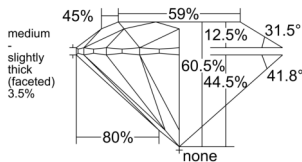

GIA®

FACSIMILE

GIA REPORT 6535627022

Verify this report at GIA.edu

GIA NATURAL DIAMOND DOSSIER®

October 03, 2025
GIA Report Number 6535627022
Shape and Cutting Style ..... Round Brilliant
Measurements ..... 5.14 - 5.16 x 3.12 mm

GRADING RESULTS

Carat Weight ..... 0.50 carat
Color Grade ..... E
Clarity Grade S11
Cut Grade ..... Excellent

ADDITIONAL GRADING INFORMATION

Polish ..... Excellent
Symmetry ..... Excellent
Fluorescence ..... None
Clarity Characteristics ..... Feather
Inscription(s): GIA 6535627022

PROPORTIONS

Profile to actual proportions