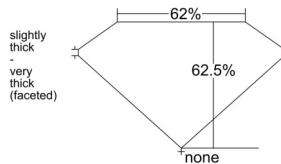

GIA®

FACSIMILE

GIA REPORT 6535625293

Verify this report at GIA.edu

GIA NATURAL DIAMOND DOSSIER®

October 04, 2025
GIA Report Number 6535625293
Shape and Cutting Style ..... Heart Brilliant
Measurements ..... 5.07 x 5.64 x 3.53 mm

GRADING RESULTS

Carat Weight ..... 0.61 carat
Color Grade ..... G
Clarity Grade VS2

ADDITIONAL GRADING INFORMATION

Polish ..... Excellent
Symmetry ..... Excellent
Fluorescence ..... None
Clarity Characteristics..... Cloud, Crystal, Feather, Knot
Inscription(s): GIA 6535625293

PROPORTIONS

Profile not to actual proportions

GRADING SCALES

GIA COLOR SCALE		GIA CLARITY SCALE			
COLORLESS	D	VERY VERY SLIGHTLY INCLUDED	FLAWLESS		
	E		INTERNALLY FLAWLESS		
	F		VVS₁		
	G		VVS₂		
	NEAR COLORLESS	H	VERY SLIGHTLY INCLUDED	VS₁	
		I		VS₂	
		FAINT	J	SLIGHTLY INCLUDED	S₁
			K		S₂
	L		I₁		
	VERT LIGHT		M	INCLUDED	I₂
N			I₃		
O					
P					
LIGHT	Q				
	R				
	S				
	T				
	U				
	Z