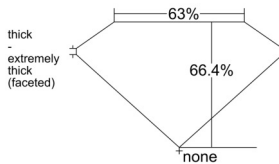

GIA®

FACSIMILE

GIA REPORT 6535594771

Verify this report at GIA.edu

GIA NATURAL DIAMOND DOSSIER®

September 30, 2025
GIA Report Number 6535594771
Shape and Cutting Style ..... Oval Brilliant
Measurements ..... 6.43 x 4.13 x 2.74 mm

GRADING RESULTS

Carat Weight ..... 0.50 carat
Color Grade ..... E
Clarity Grade VVS1

ADDITIONAL GRADING INFORMATION

Polish ..... Excellent
Symmetry ..... Very Good
Fluorescence ..... Faint
Clarity Characteristics ..... Pinpoint
Inscription(s): GIA 6535594771

PROPORTIONS

Profile not to actual proportions

GRADING SCALES

GIA COLOR SCALE		GIA CLARITY SCALE			
COLORLESS	D	VERY VERY SLIGHTLY INCLUDED	FLAWLESS		
	E		INTERNALLY FLAWLESS		
	F	VERY SLIGHTLY INCLUDED	VVS₁		
	G		VVS₂		
	H		VS₁		
	NEAR COLORLESS	I	SLIGHTLY INCLUDED	VS₂	
		J		SI₁	
		FAINT	K	INCLUDED	SI₂
			L		I₁
			M		I₂
VERT LIGHT	N		INCLUDED	I₃	
	O				
	P				
	Q				
	LIGHT		R		
		S			
		T			
U					
V					
W					
X					
Y					
Z