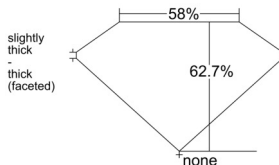

GIA®

FACSIMILE

GIA REPORT 6535545469

Verify this report at GIA.edu

GIA NATURAL DIAMOND DOSSIER®

October 01, 2025
GIA Report Number 6535545469
Shape and Cutting Style ..... Pear Brilliant
Measurements ..... 7.44 x 4.62 x 2.90 mm

GRADING RESULTS

Carat Weight ..... 0.60 carat
Color Grade ..... G
Clarity Grade VVS2

ADDITIONAL GRADING INFORMATION

Polish ..... Excellent
Symmetry ..... Very Good
Fluorescence ..... Faint
Clarity Characteristics ..... Cloud, Pinpoint
Inscription(s): GIA 6535545469

PROPORTIONS

Profile not to actual proportions

GRADING SCALES

GIA COLOR SCALE		GIA CLARITY SCALE			
COLORLESS	D	VERY VERY SLIGHTLY INCLUDED	FLAWLESS		
	E		INTERNALLY FLAWLESS		
	F	VERY SLIGHTLY INCLUDED	VVS₁		
	G		VVS₂		
	H		VS₁		
	NEAR COLORLESS	I	SLIGHTLY INCLUDED	VS₂	
		J		SI₁	
		FAINT	K	INCLUDED	SI₂
			L		I₁
			M		I₂
VERTICALLY LIGHT	N	LIGHT	I₃		
	O				
	P				
	Q				
	R