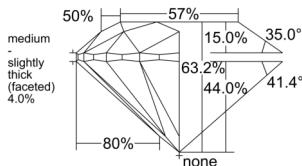

GIA®

FACSIMILE

GIA NATURAL DIAMOND DOSSIER®

September 23, 2025
GIA Report Number 6535508425
Shape and Cutting Style ..... Round Brilliant
Measurements ..... 5.04 - 5.06 x 3.19 mm

GRADING RESULTS

Carat Weight ..... 0.50 carat
Color Grade ..... H
Clarity Grade VS2
Cut Grade ..... Excellent

ADDITIONAL GRADING INFORMATION

Polish ..... Excellent
Symmetry ..... Excellent
Fluorescence ..... None
Clarity Characteristics ..... Cloud
Inscription(s): GIA 6535508425

GIA REPORT 6535508425

Verify this report at GIA.edu

PROPORTIONS

Profile to actual proportions