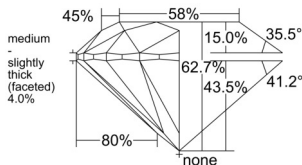

GIA®

FACSIMILE

GIA REPORT 6535489816

Verify this report at GIA.edu

GIA NATURAL DIAMOND DOSSIER®

September 19, 2025
GIA Report Number 6535489816
Shape and Cutting Style ..... Round Brilliant
Measurements ..... 5.35 - 5.38 x 3.36 mm

GRADING RESULTS

Carat Weight ..... 0.60 carat
Color Grade I
Clarity Grade VVS2
Cut Grade ..... Excellent

ADDITIONAL GRADING INFORMATION

Polish ..... Excellent
Symmetry ..... Excellent
Fluorescence ..... None
Clarity Characteristics ..... Cloud, Feather, Pinpoint
Inscription(s): GIA 6535489816

PROPORTIONS

Profile to actual proportions

GRADING SCALES

GIA COLOR SCALE	GIA CLARITY SCALE	GIA CUT SCALE
COLOURLESS	FLAWLESS	EXCELLENT
D	FLAWLESS	
E	INTERNALLY FLAWLESS	VERY GOOD
F	VVS₁	
G	VVS₂	GOOD
H	VS₁	
I	VS₂	FAIR
J	SI₁	
K	SI₂	POOR
L	I₁	
M	I₂	
N	I₃	
O		
P		
Q		
R		
S		
T		
U		
V		
W		
X		
Y		
Z