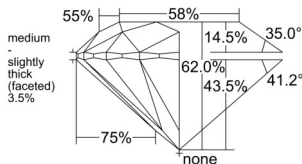

GIA®

FACSIMILE

GIA REPORT 6535482721

Verify this report at GIA.edu

GIA NATURAL DIAMOND DOSSIER®

September 19, 2025
GIA Report Number 6535482721
Shape and Cutting Style ..... Round Brilliant
Measurements ..... 5.75 - 5.78 x 3.57 mm

GRADING RESULTS

Carat Weight ..... 0.73 carat
Color Grade ..... H
Clarity Grade VVS1
Cut Grade ..... Excellent

ADDITIONAL GRADING INFORMATION

Polish ..... Excellent
Symmetry ..... Excellent
Fluorescence ..... Faint
Clarity Characteristics ..... Pinpoint
Inscription(s): GIA 6535482721

PROPORTIONS

Profile to actual proportions

GRADING SCALES

GIA COLOR SCALE	GIA CLARITY SCALE	GIA CUT SCALE
COLOURLESS	FLAWLESS	EXCELLENT
D	INTERNALLY FLAWLESS	
E	VVS₁	VERY GOOD
F		
G	VS₁	GOOD
H		
I	SI₁	FAIR
J		
K	I₁	POOR
L		
M	I₂	
N		
O	I₃	
P		
Q		
R		
S		
T		
U		
V		
W		
X		
Y		
Z