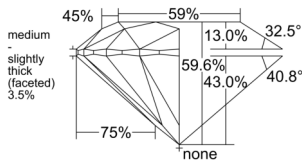

GIA®

FACSIMILE

GIA REPORT 6535462442

Verify this report at GIA.edu

GIA NATURAL DIAMOND DOSSIER®

September 18, 2025
GIA Report Number 6535462442
Shape and Cutting Style ..... Round Brilliant
Measurements ..... 5.18 - 5.20 x 3.09 mm

GRADING RESULTS

Carat Weight ..... 0.50 carat
Color Grade ..... F
Clarity Grade S11
Cut Grade ..... Excellent

ADDITIONAL GRADING INFORMATION

Polish ..... Excellent
Symmetry ..... Excellent
Fluorescence ..... None
Clarity Characteristics ..... Crystal, Cloud, Feather
Inscription(s): GIA 6535462442

PROPORTIONS

Profile to actual proportions