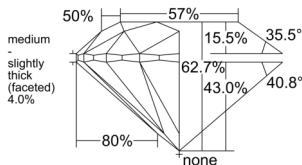

GIA®

FACSIMILE

GIA REPORT 6535386851

Verify this report at GIA.edu

GIA NATURAL DIAMOND DOSSIER®

September 11, 2025
GIA Report Number 6535386851
Shape and Cutting Style ..... Round Brilliant
Measurements ..... 5.15 - 5.18 x 3.24 mm

GRADING RESULTS

Carat Weight ..... 0.54 carat
Color Grade ..... H
Clarity Grade VVS1
Cut Grade ..... Excellent

ADDITIONAL GRADING INFORMATION

Polish ..... Excellent
Symmetry ..... Excellent
Fluorescence ..... None
Clarity Characteristics ..... Pinpoint, Cloud, Feather
Inscription(s): GIA 6535386851

PROPORTIONS

Profile to actual proportions