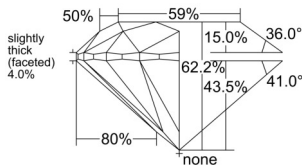

GIA®

FACSIMILE

GIA REPORT 6535360575

Verify this report at GIA.edu

GIA NATURAL DIAMOND DOSSIER®

September 22, 2025
GIA Report Number 6535360575
Shape and Cutting Style ..... Round Brilliant
Measurements ..... 5.36 - 5.39 x 3.34 mm

GRADING RESULTS

Carat Weight ..... 0.60 carat
Color Grade ..... D
Clarity Grade VS1
Cut Grade ..... Excellent

ADDITIONAL GRADING INFORMATION

Polish ..... Excellent
Symmetry ..... Excellent
Fluorescence ..... Very Strong Blue
Clarity Characteristics..... Feather, Pinpoint, Cloud, Indented
Natural

Inscription(s): GIA 6535360575

PROPORTIONS

Profile to actual proportions