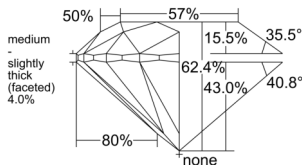

GIA®

FACSIMILE

GIA REPORT 6535351124

Verify this report at GIA.edu

GIA NATURAL DIAMOND DOSSIER®

September 08, 2025
GIA Report Number 6535351124
Shape and Cutting Style ..... Round Brilliant
Measurements ..... 5.20 - 5.23 x 3.26 mm

GRADING RESULTS

Carat Weight ..... 0.55 carat
Color Grade ..... D
Clarity Grade VVS1
Cut Grade ..... Excellent

ADDITIONAL GRADING INFORMATION

Polish ..... Excellent
Symmetry ..... Excellent
Fluorescence ..... Faint
Clarity Characteristics ..... Pinpoint, Feather
Inscription(s): GIA 6535351124

PROPORTIONS

Profile to actual proportions

GRADING SCALES

GIA COLOR SCALE	GIA CLARITY SCALE	GIA CUT SCALE	
D	FLAWLESS	EXCELLENT	
E	INTERNALLY FLAWLESS		
F		VVS₁	VERY GOOD
G	VVS₂		
H	VS₁	GOOD	
I	VS₂		
J	SI₁	FAIR	
K	SI₂		
L	I₁	POOR	
M	I₂		
N	I₃		
O			
P			
Q			
R			
S			
T			
U			
V			
W			
X			
Y			
Z